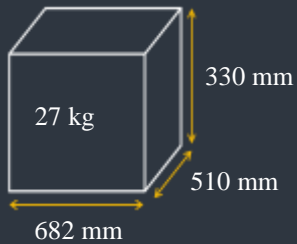

AIRCRAFT HYDRAULIC GROUND SUPPORT EQUIPMENT

OVERALL DIMENSIONS

Hydraulic hoses:

- 2.5 meters (without aircraft quick-disconnect)

OPERATING CONDITIONS

Operating temperature:
from -30°C to +50°C

Indoor / outdoor use